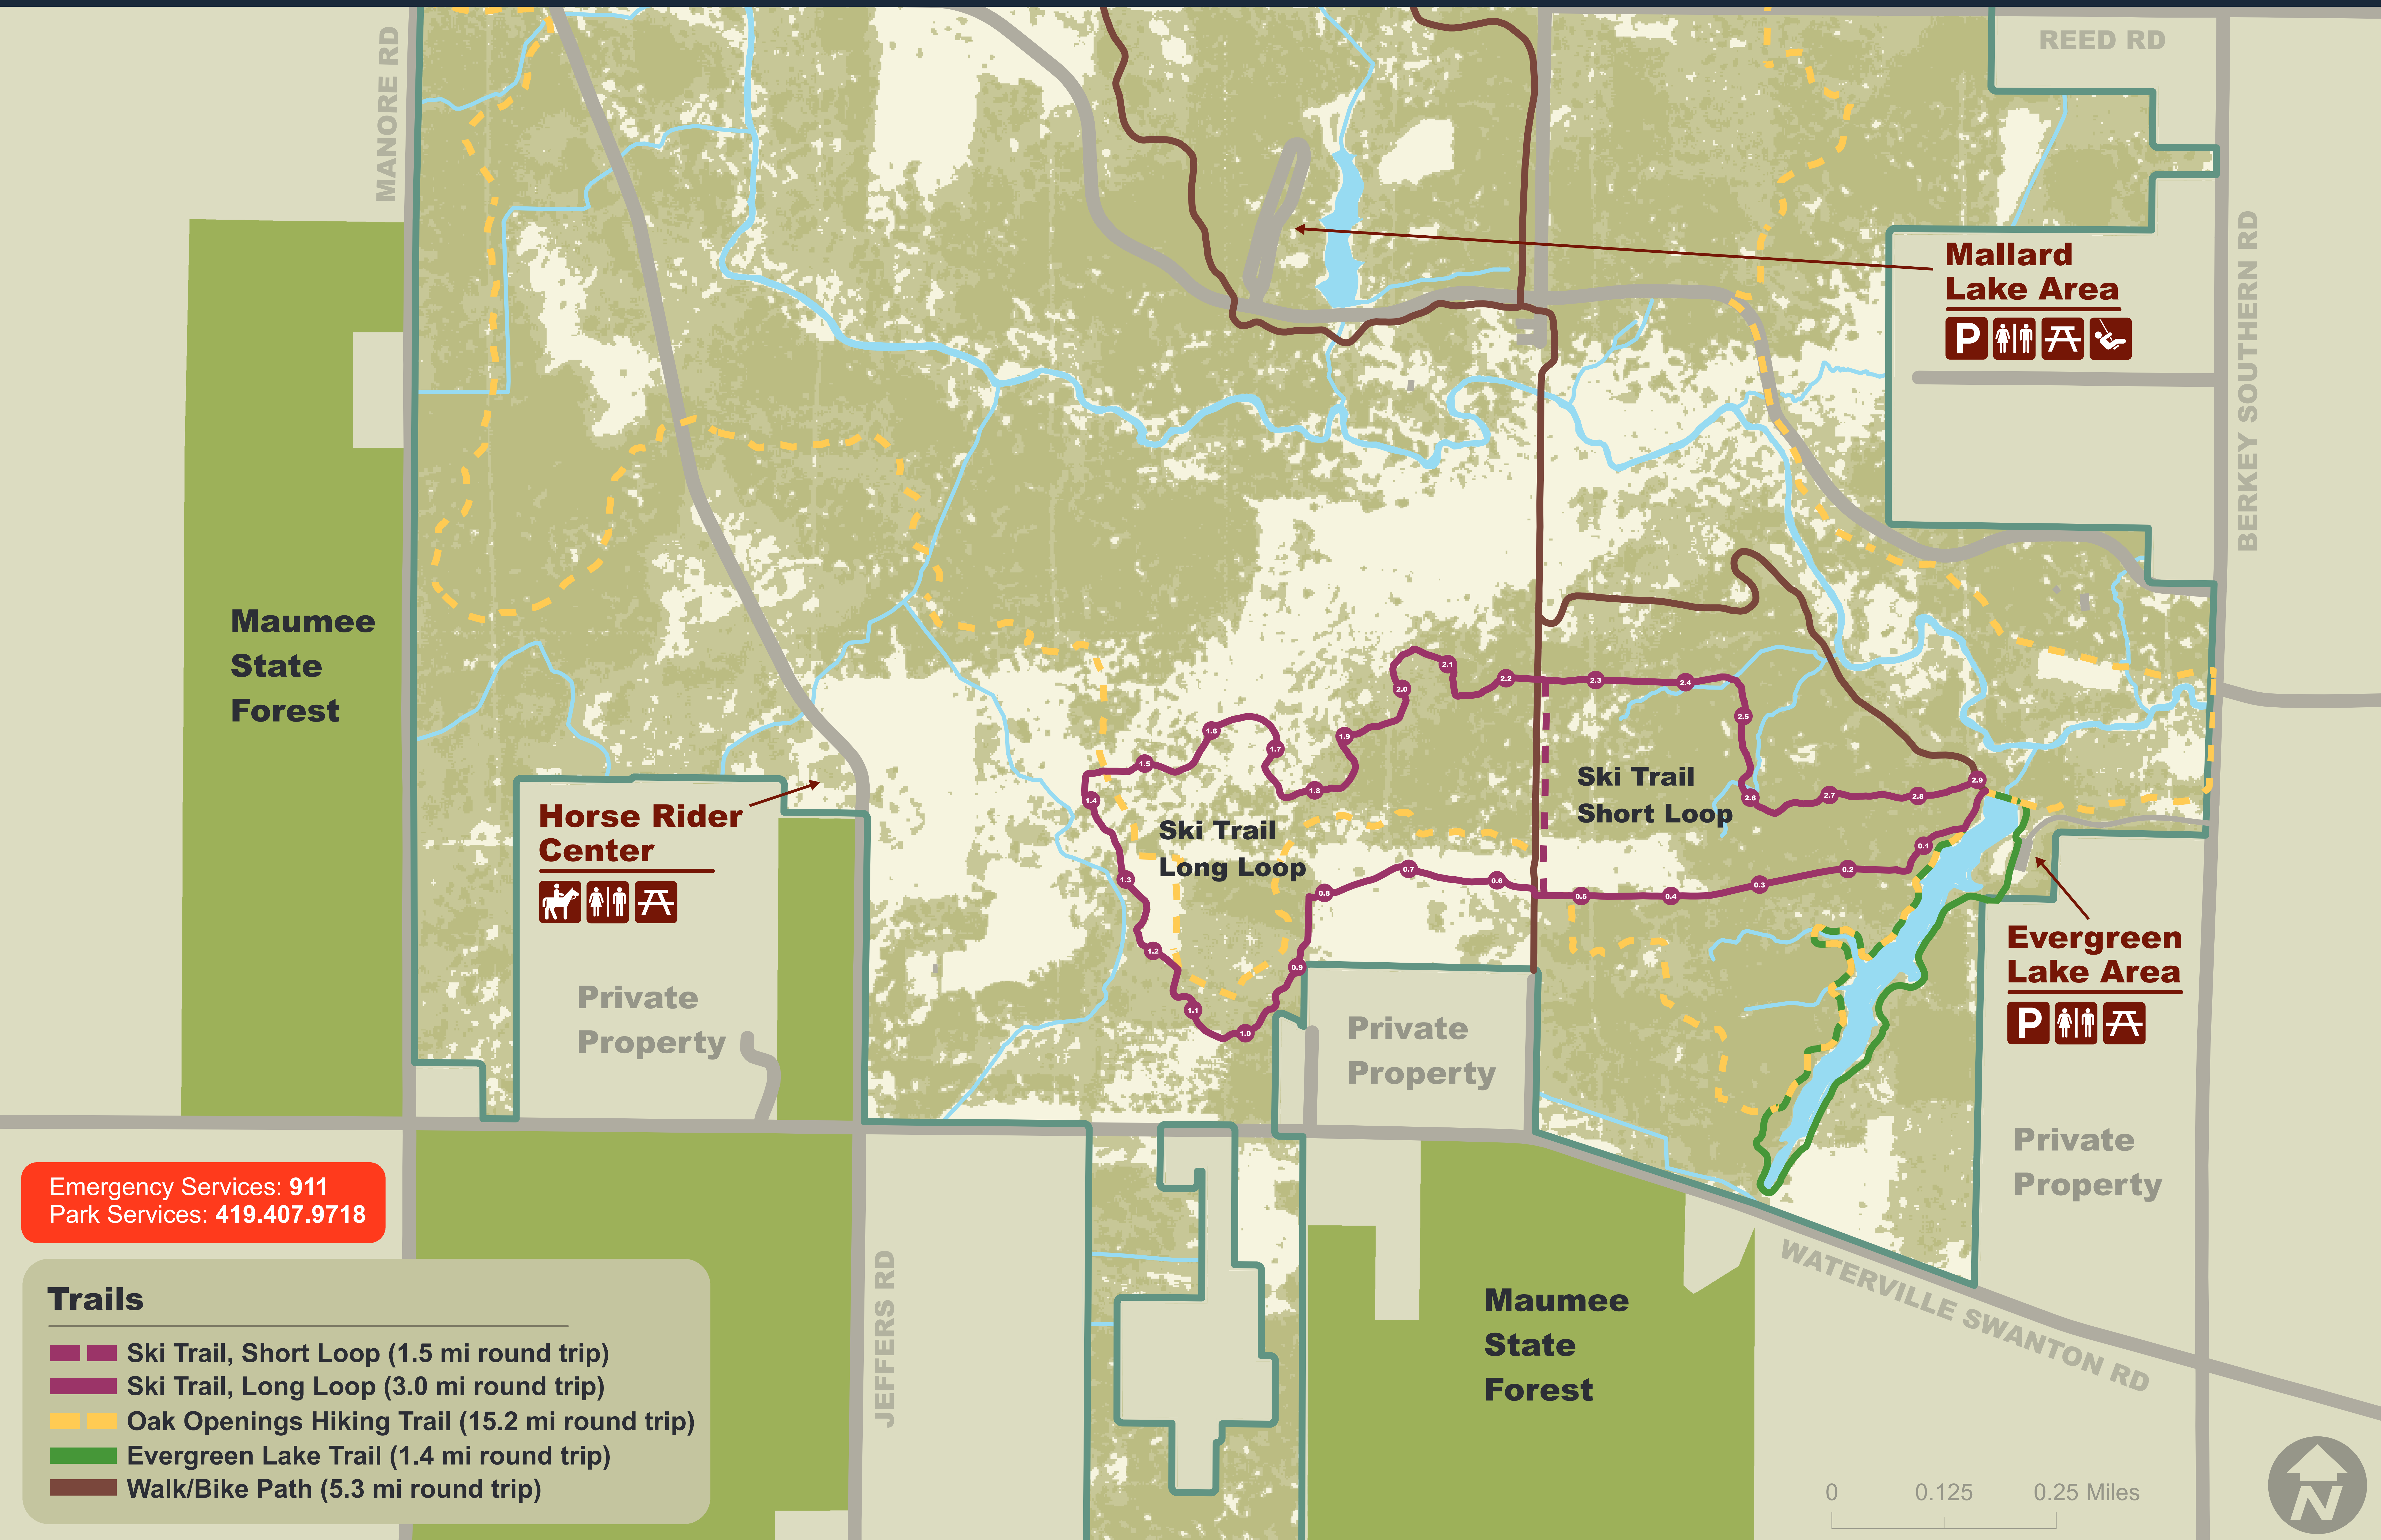

Oak Openings Preserve Metropark Cross-Country Ski Trail

Emergency Services: 911
Park Services: 419.407.9718

- ### Trails
-  Ski Trail, Short Loop (1.5 mi round trip)
 -  Ski Trail, Long Loop (3.0 mi round trip)
 -  Oak Openings Hiking Trail (15.2 mi round trip)
 -  Evergreen Lake Trail (1.4 mi round trip)
 -  Walk/Bike Path (5.3 mi round trip)

0 0.125 0.25 Miles