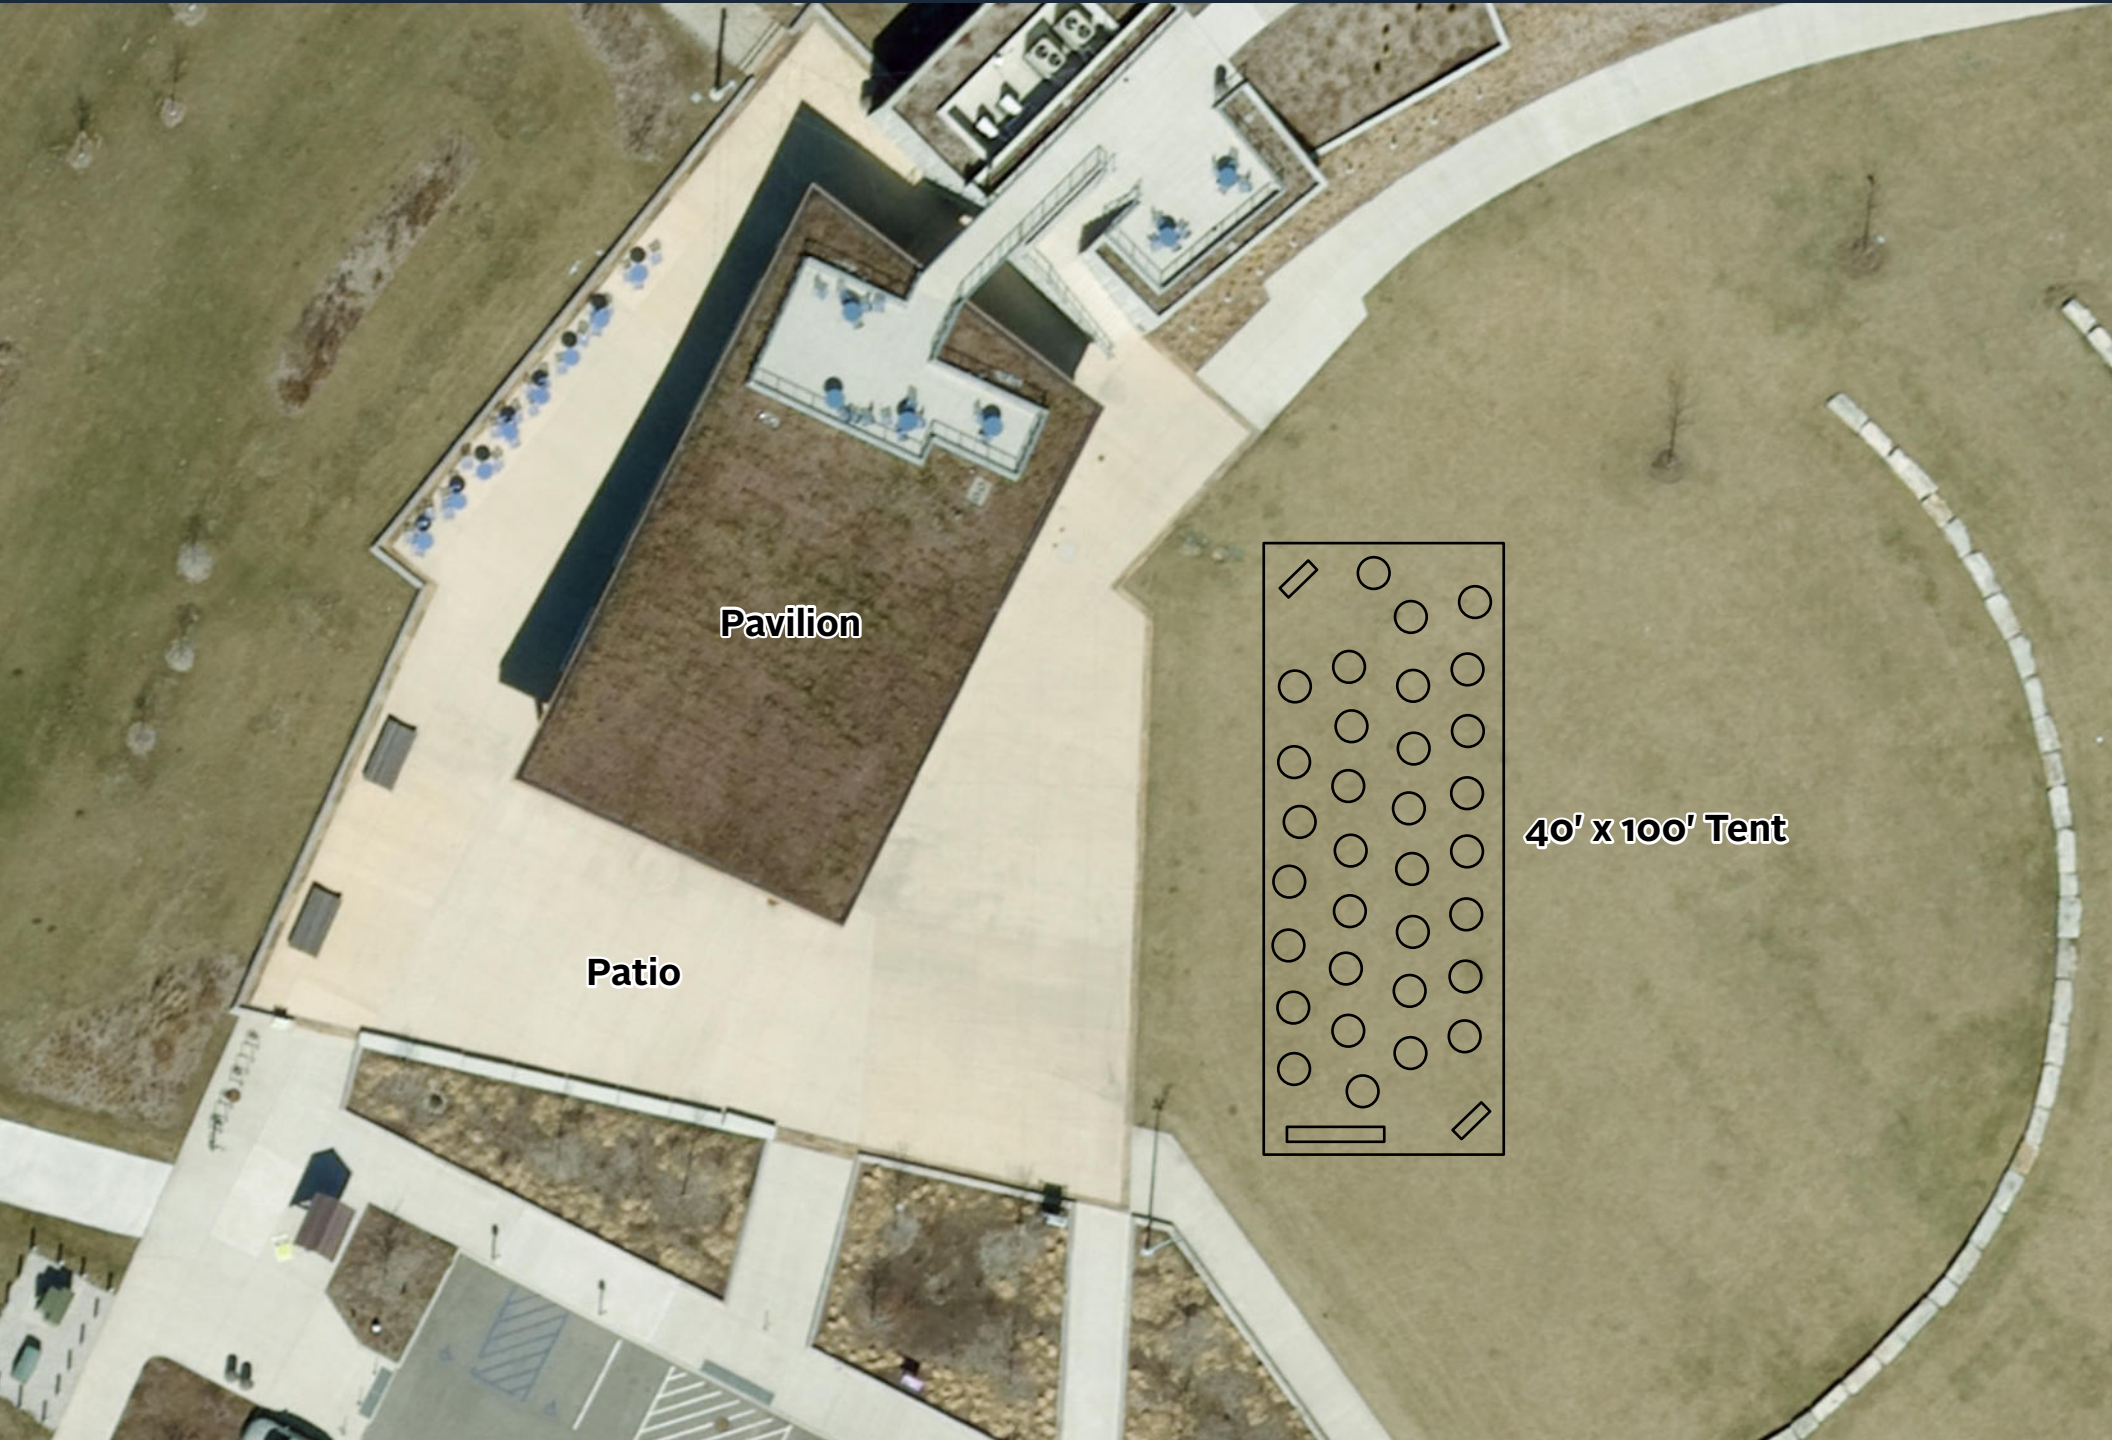

Glass City Pavilion & 40' x 100' Tent

MPDPA 6/14/2024 JB

Pavilion

Patio

40' x 100' Tent