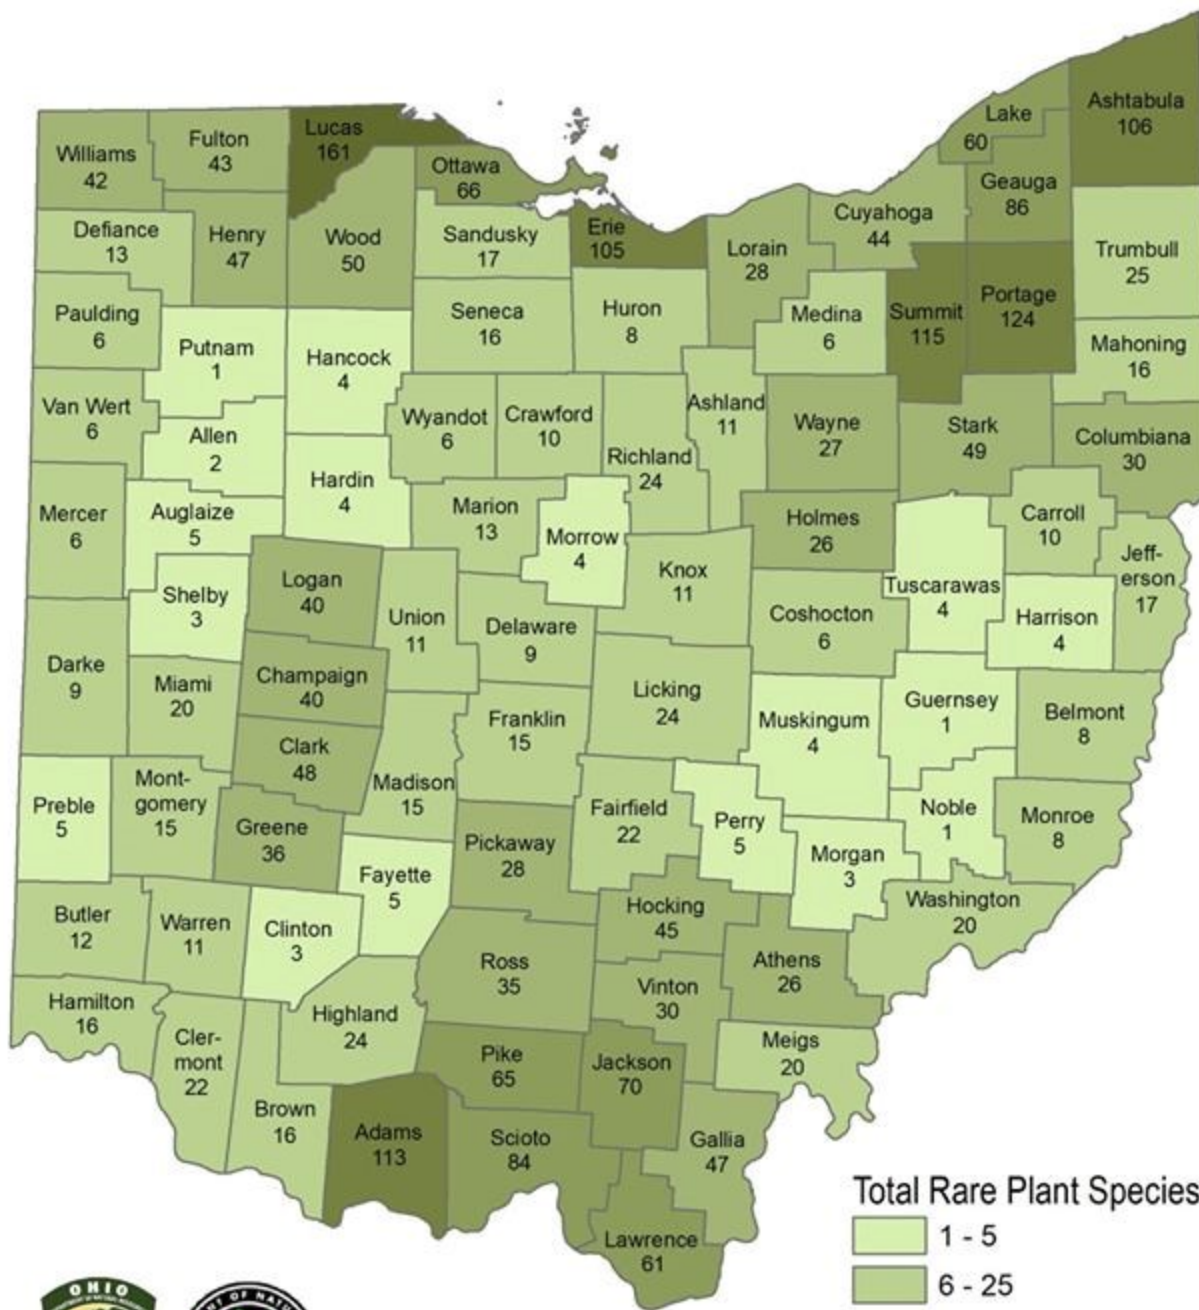

Number of Ohio Rare Plant Species by County

Total Rare Plant Species

Data Source: Ohio Natural Heritage Database
 Date Accessed: July 23, 2019
 Status based on 2018-19 Rare Plant List