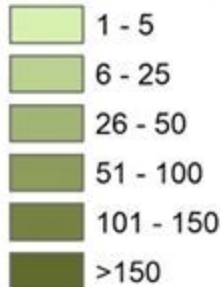

Number of Ohio Rare Plant Species by County

Total Rare Plant Species

Data Source: Ohio Natural Heritage Database
 Date Accessed: July 23, 2019
 Status based on 2018-19 Rare Plant List