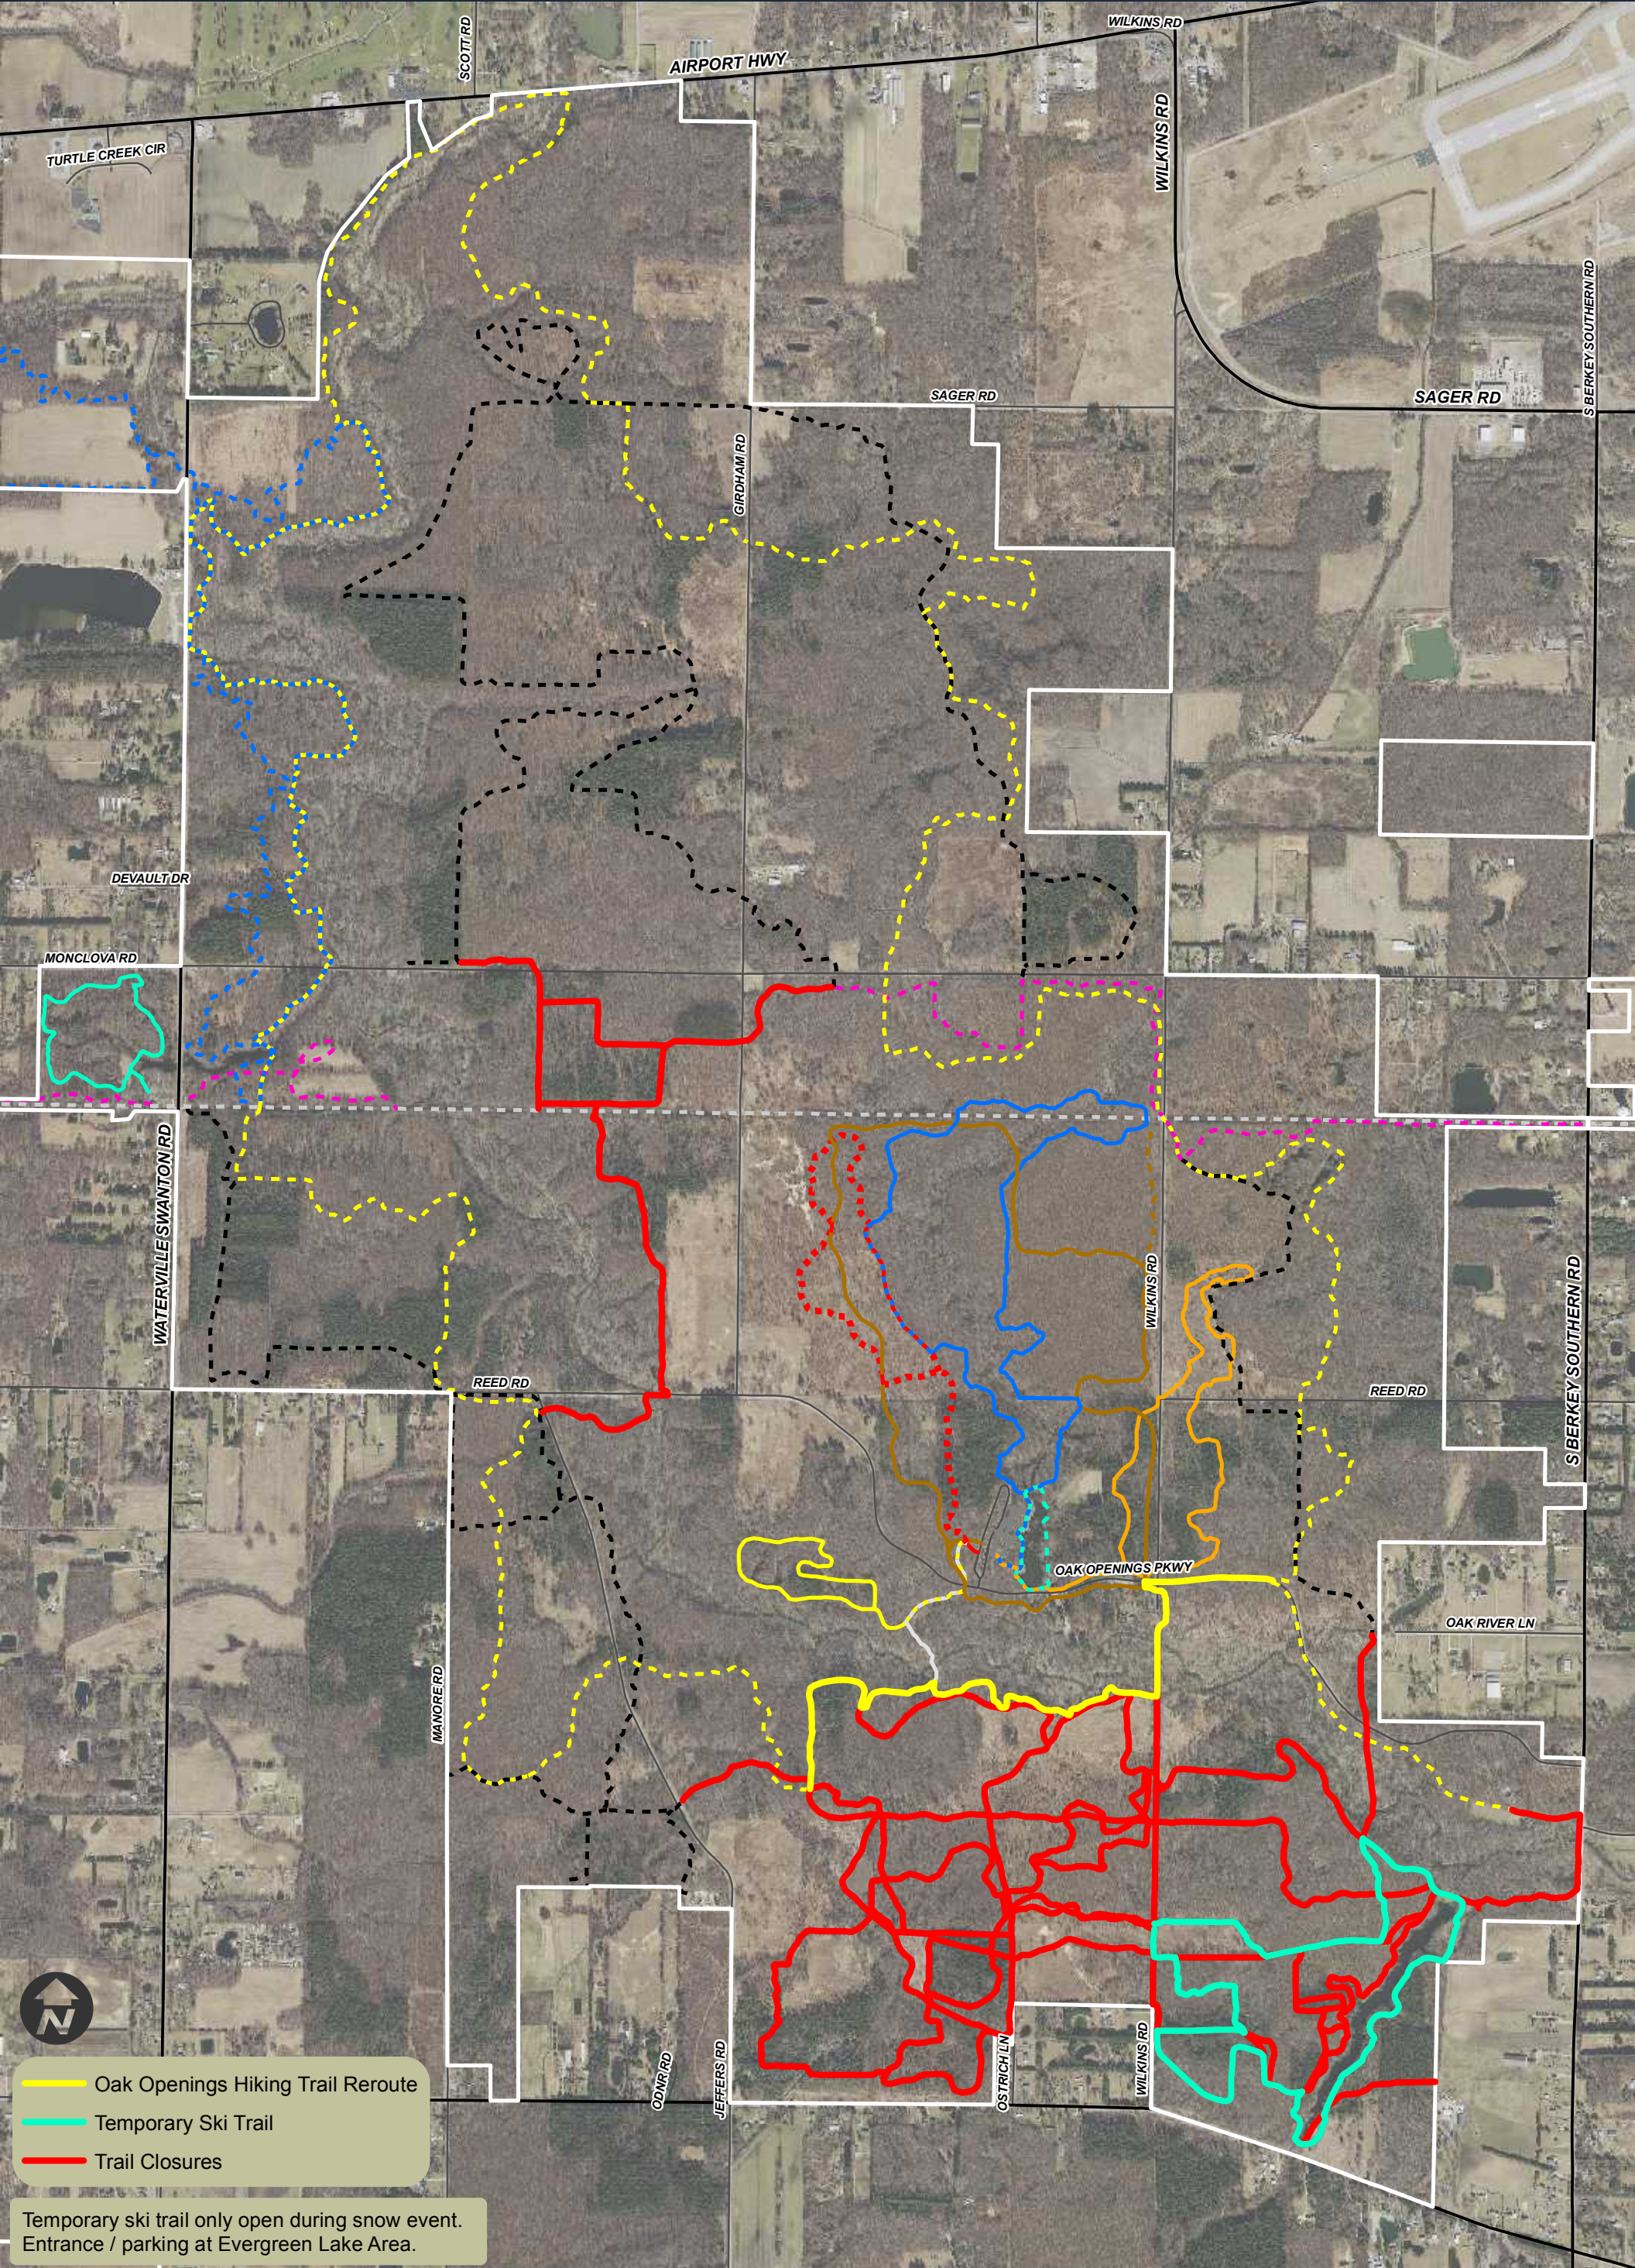

TRAIL CLOSURES AND REROUTES

TURTLE CREEK CIR

SCOTT RD

AIRPORT HWY

WILKINS RD

WILKINS RD

S BERKEY SOUTHERN RD

SAGER RD

SAGER RD

GIRDHAM RD

DEVAULT DR

MONCLOVA RD

WATERVILLE SWANTON RD

REED RD

REED RD

S BERKEY SOUTHERN RD

OAK OPENINGS PKWY

OAK RIVER LN

MANORE RD

ODNR RD

JEFFERS RD

OSTRICH LN

WILKINS RD

-  Oak Openings Hiking Trail Reroute
-  Temporary Ski Trail
-  Trail Closures

Temporary ski trail only open during snow event.
Entrance / parking at Evergreen Lake Area.