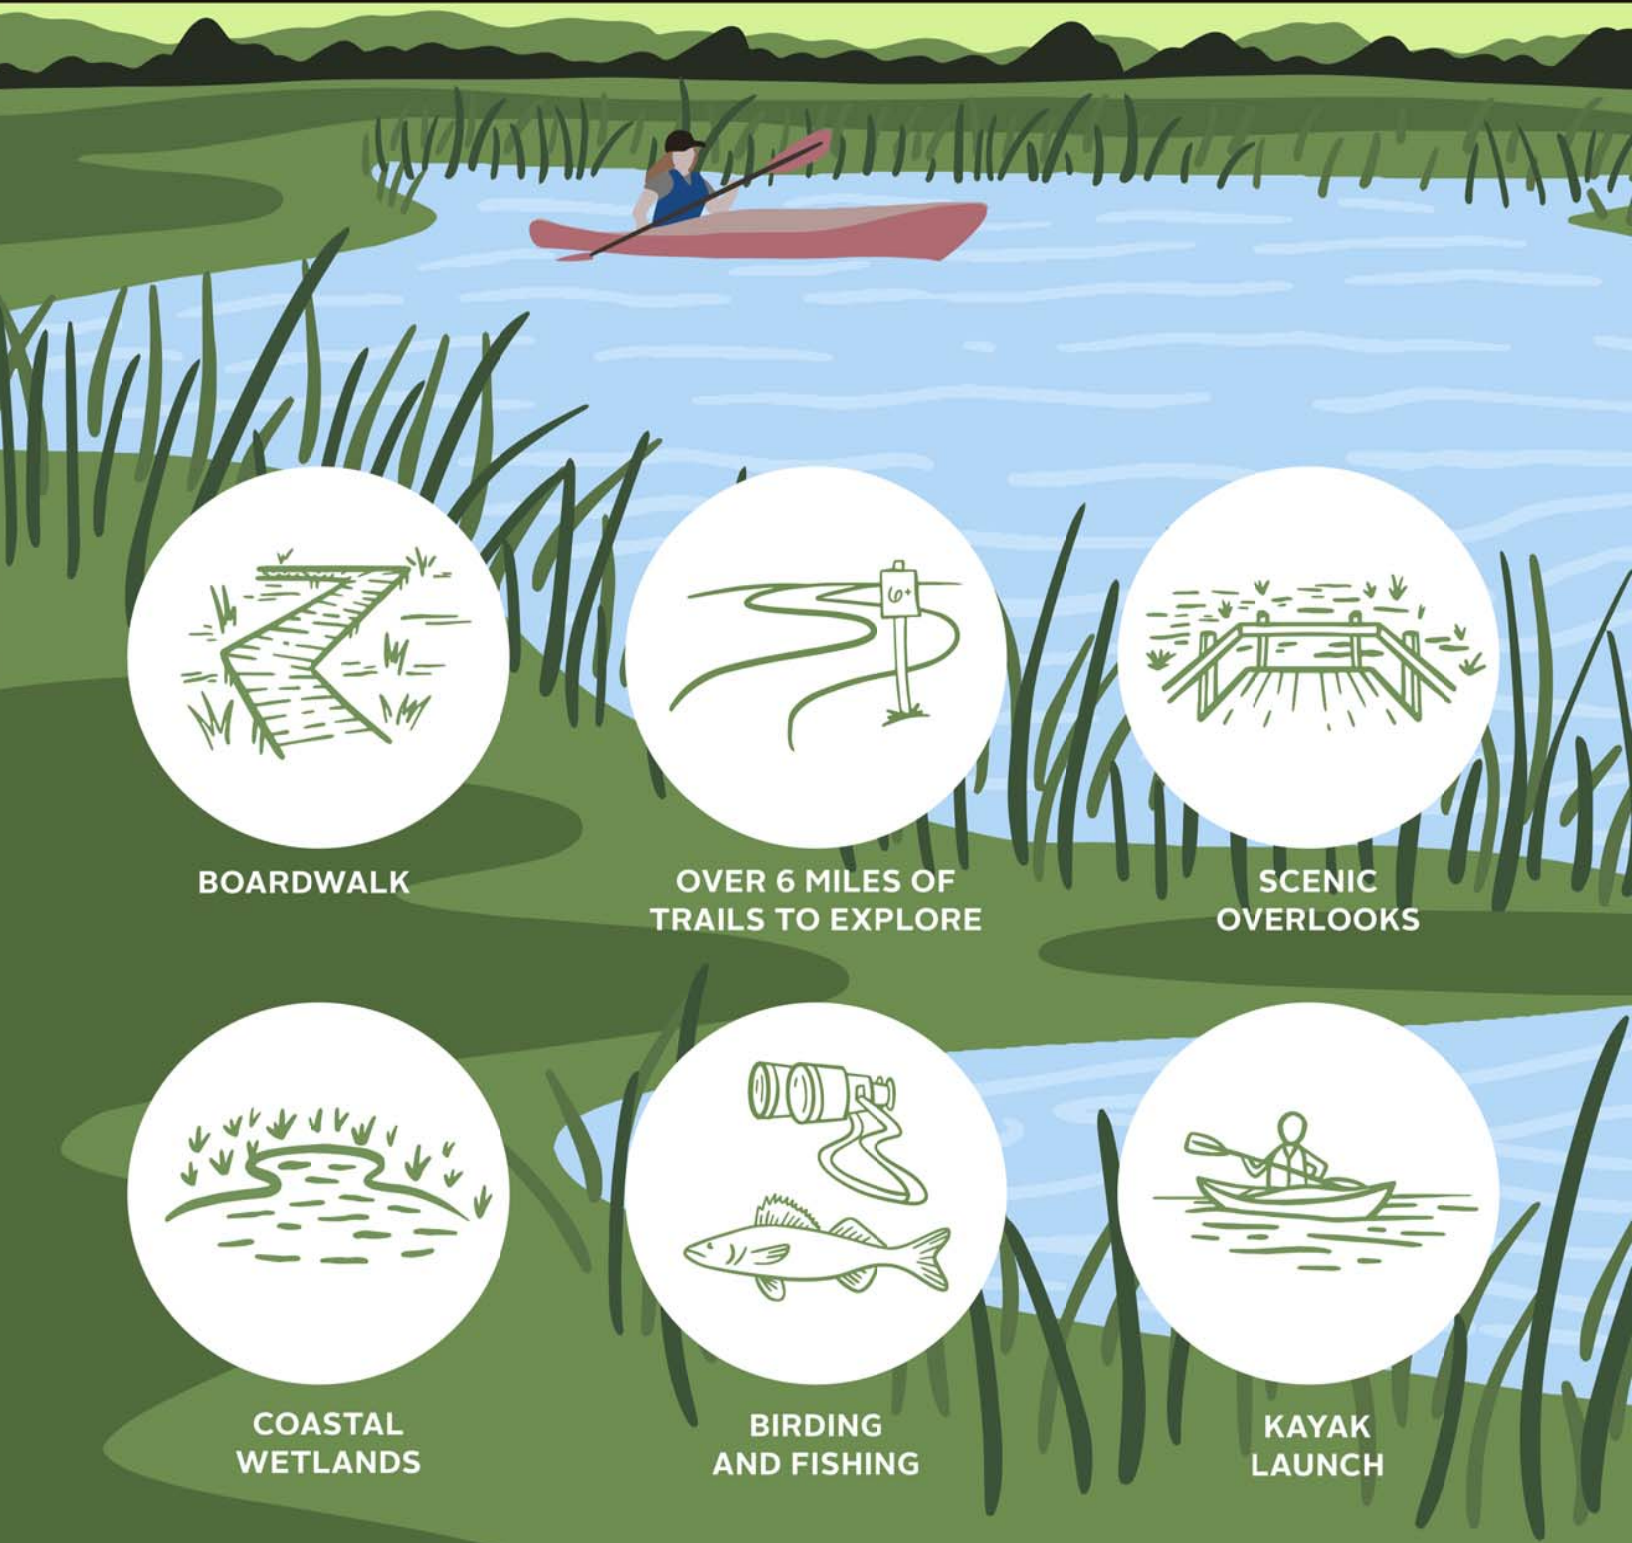

**METROPARKS
TOLEDO**

SOCIAL DISTANCING AT

HOWARD MARSH

BOARDWALK

**OVER 6 MILES OF
TRAILS TO EXPLORE**

**SCENIC
OVERLOOKS**

**COASTAL
WETLANDS**

**BIRDING
AND FISHING**

**KAYAK
LAUNCH**