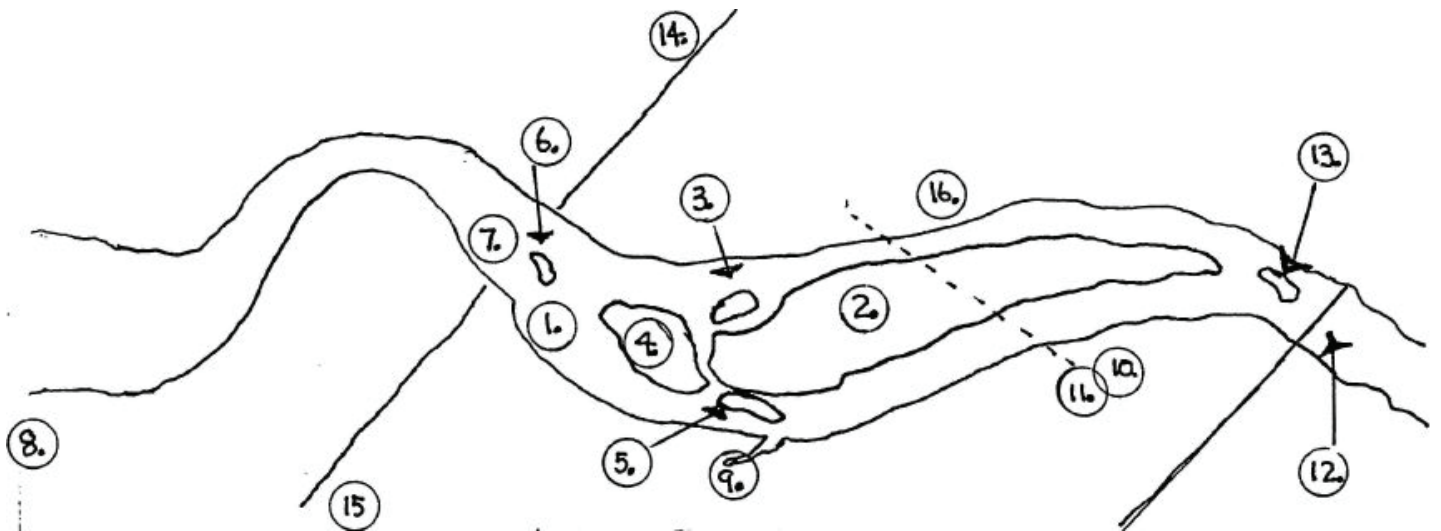

<https://www.youtube.com/watch?v=LBw7FBFlcBA&feature=youtu.be>

WEDNESDAY

The Maumee River Water Trail: The Maumee River Water Trail stretches 107-miles from Maumee Bay and Lake Erie to the Ohio-Indiana border. The trail connects five Metroparks (Bend View, Farnsworth, Middlegrounds, Providence, and Side Cut). There are many scenic sites along the way. Using the internet see if you can identify all the features pictured below. Hint: This portion of the water trail map is at Farnsworth Metropark.