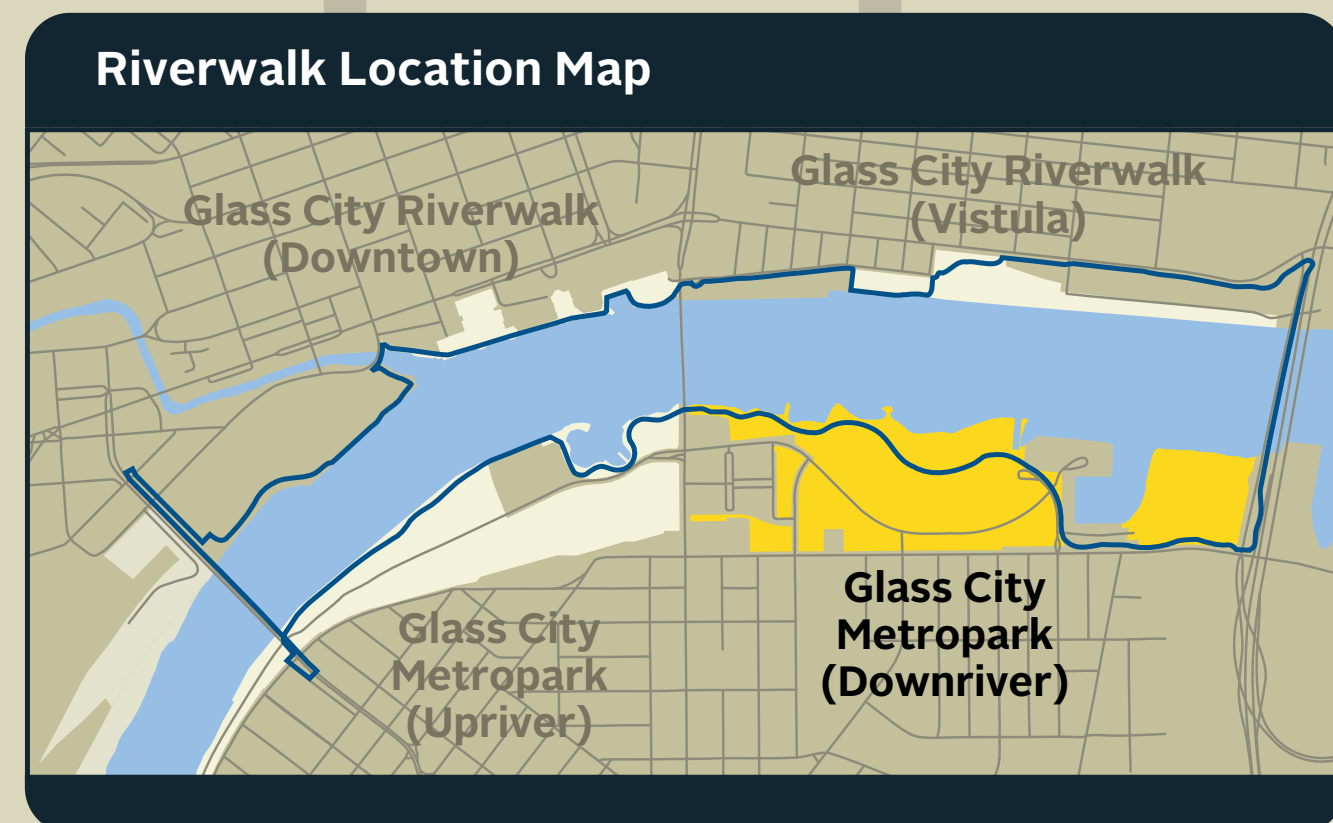

# Glass City Metropark (Downriver)

Features			
	Restrooms		Kayak Launch
	Picnic Area		Fishing Access
	Fire Pit		Marina
	Discovery Play Area		Kayak Locker Rental
	Sledding Hill		Information Kiosk
	Skating Ribbon		Map
	Scenic Overlook		
	The Garden • Restaurant and Snacks		
	Glass City Riverwalk		DORA Boundary
	MLK Connector Trail		