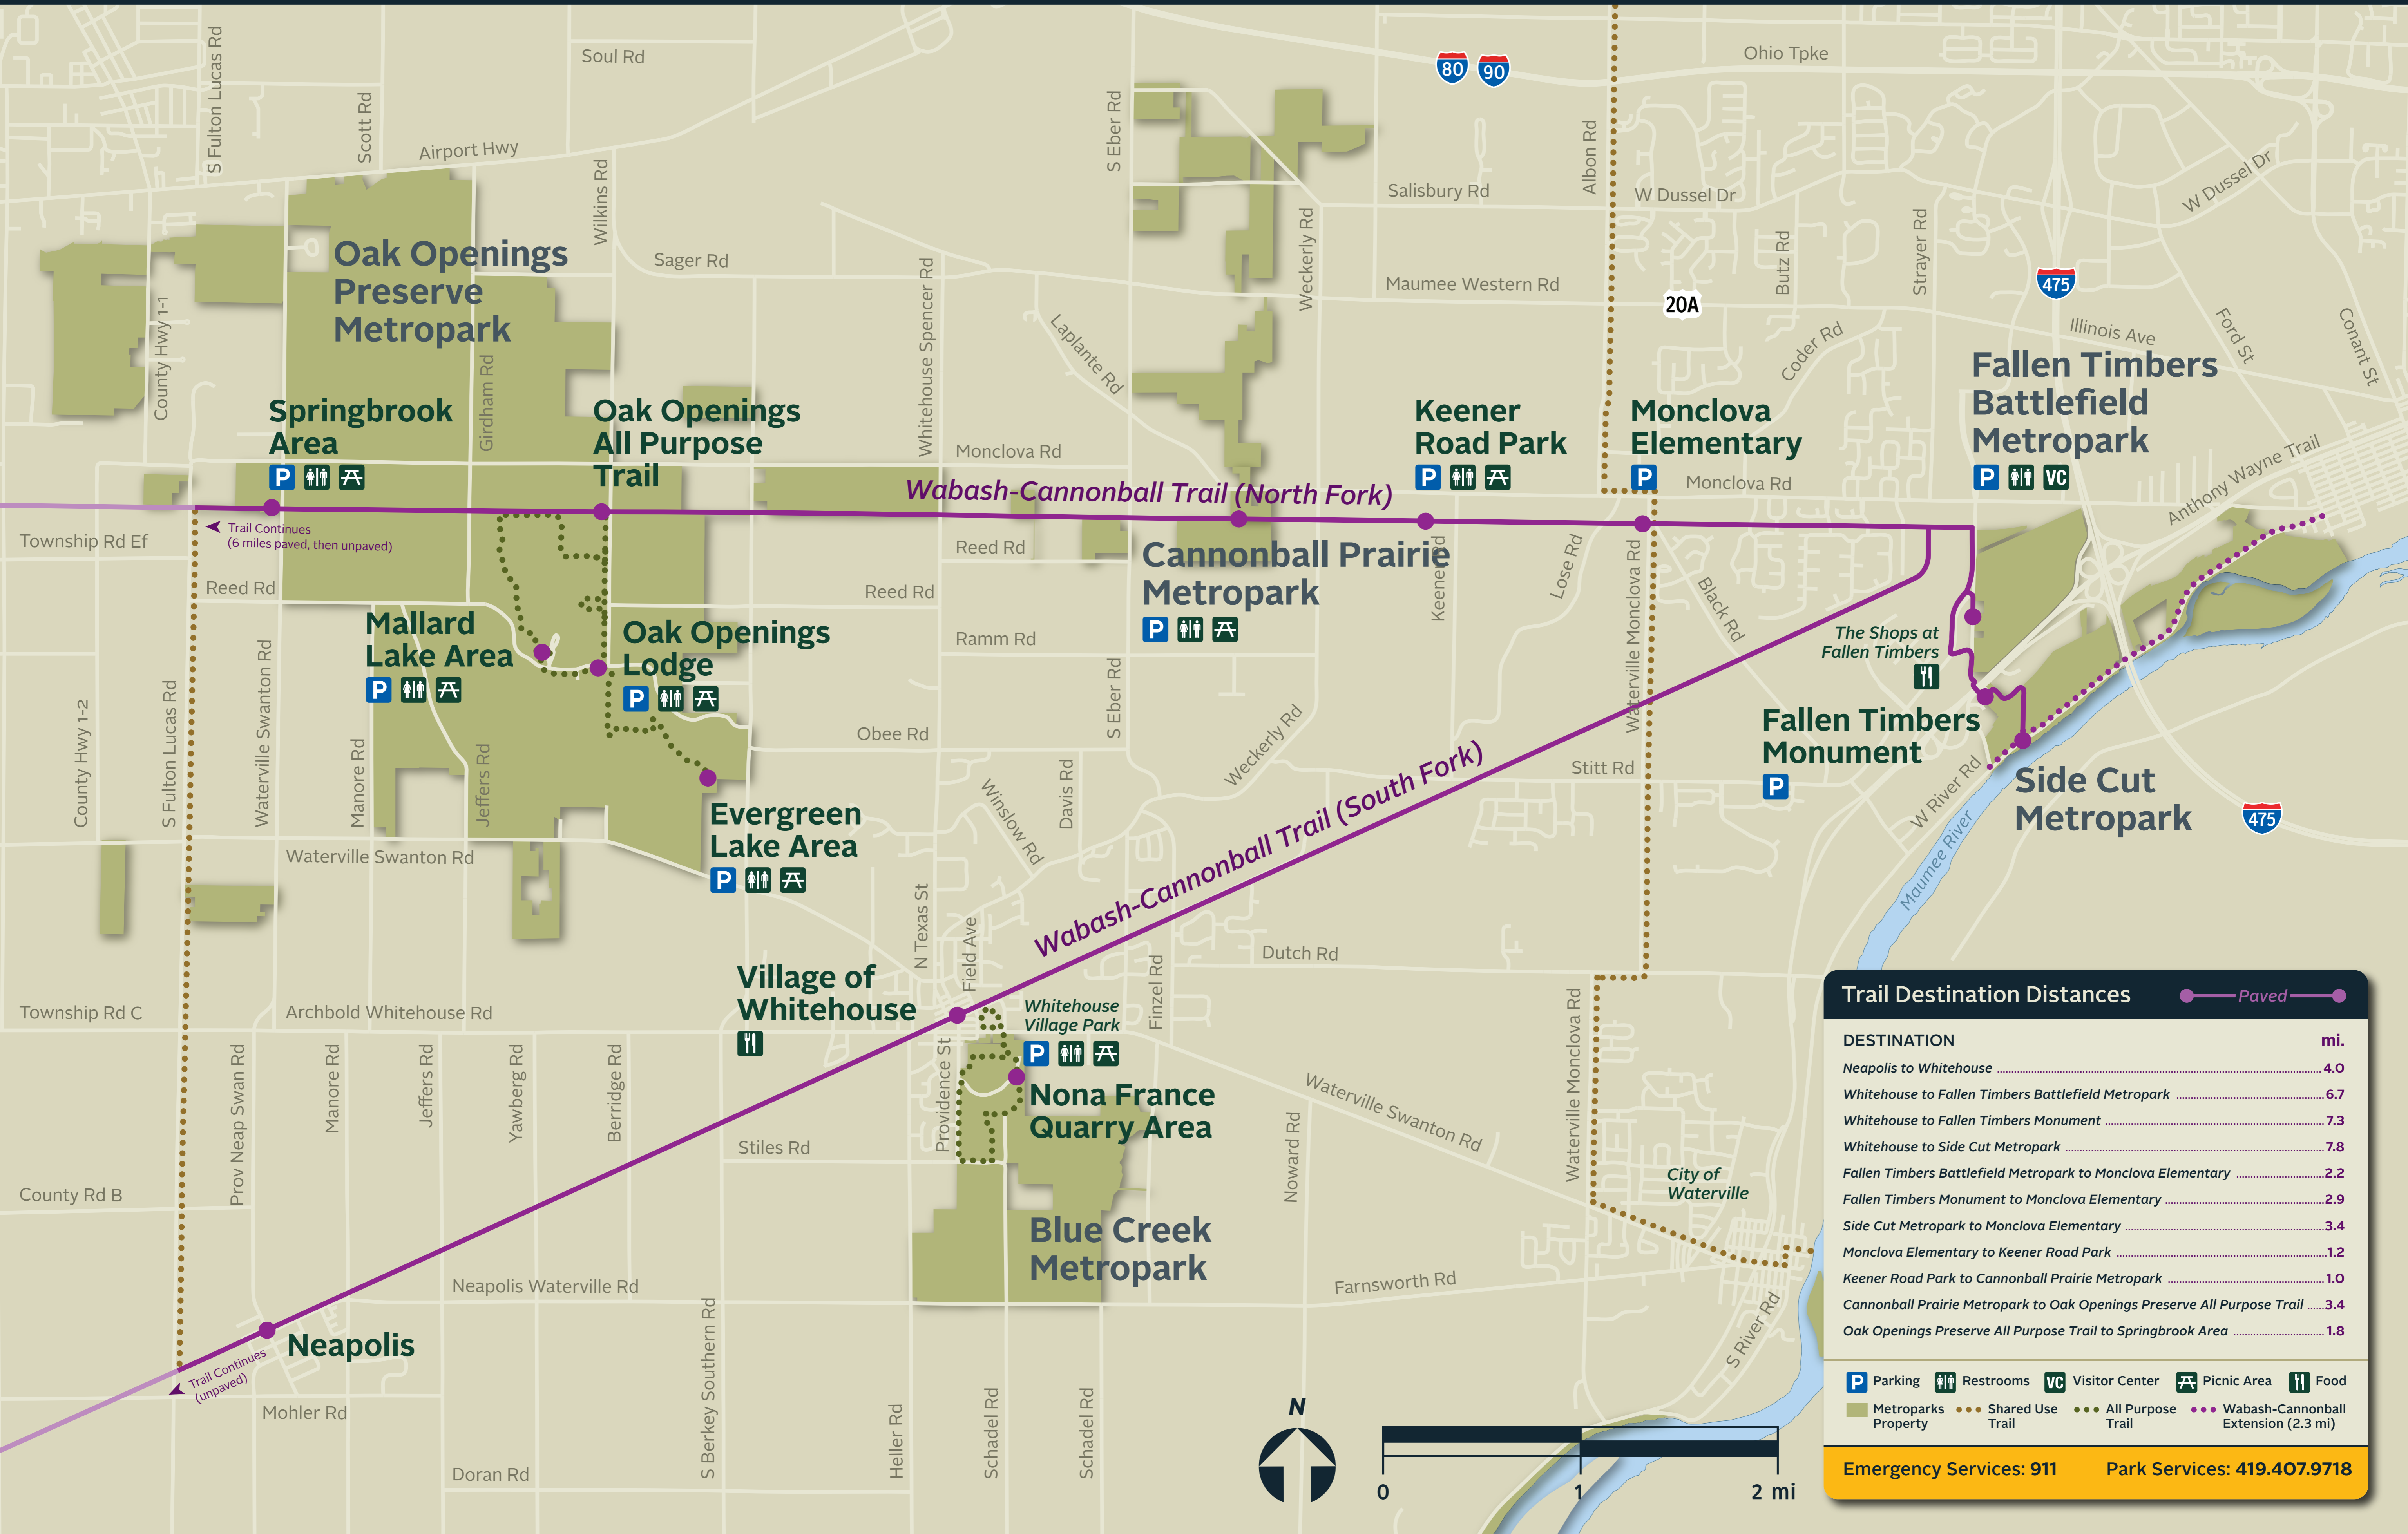

Wabash-Cannonball Trail - Lucas County

This Trail is a Joint Venture between the Following Partners

Trail Destination Distances	
DESTINATION	mi.
Neapolis to Whitehouse	4.0
Whitehouse to Fallen Timbers Battlefield Metropark	6.7
Whitehouse to Fallen Timbers Monument	7.3
Whitehouse to Side Cut Metropark	7.8
Fallen Timbers Battlefield Metropark to Monclova Elementary	2.2
Fallen Timbers Monument to Monclova Elementary	2.9
Side Cut Metropark to Monclova Elementary	3.4
Monclova Elementary to Keener Road Park	1.2
Keener Road Park to Cannonball Prairie Metropark	1.0
Cannonball Prairie Metropark to Oak Openings Preserve All Purpose Trail	3.4
Oak Openings Preserve All Purpose Trail to Springbrook Area	1.8

Parking	Restrooms	Visitor Center	Picnic Area	Food
Metroparks Property	Shared Use Trail	All Purpose Trail	Wabash-Cannonball Extension (2.3 mi)	

Emergency Services: 911 **Park Services: 419.407.9718**